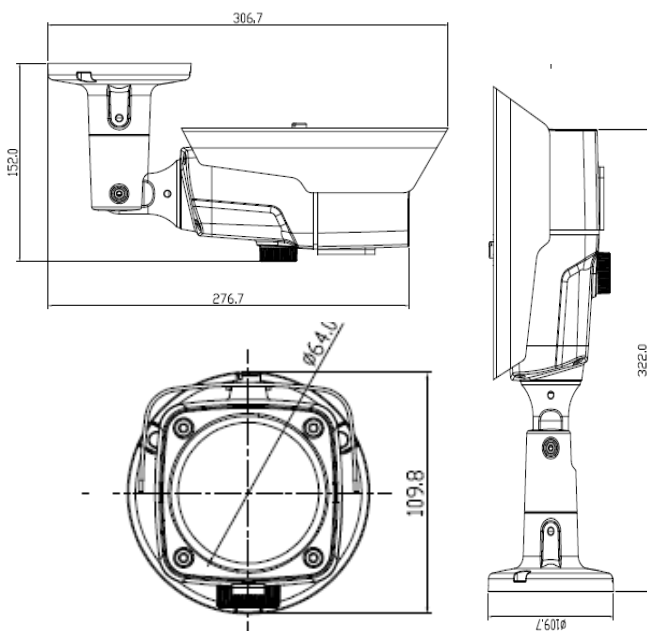

### Key Features

- 1/3 Inch 960H CCD
- Horizontal Resolution 700TV Lines
- Min. Illumination 0.0006 Lux @ F1.2 ( Color , Sense up 512x ), 0Lux ( IR ON)
- Digital WDR
- Coaxial Control (Pelco-C)
- 2D/3D DNR (Digital Noise Reduction)
- f 2.8~12mm Varifocal Lens
- 36 ea IR LED : 30M
- Weather-Proof : IP 65

### Dimensions

Unit : mm